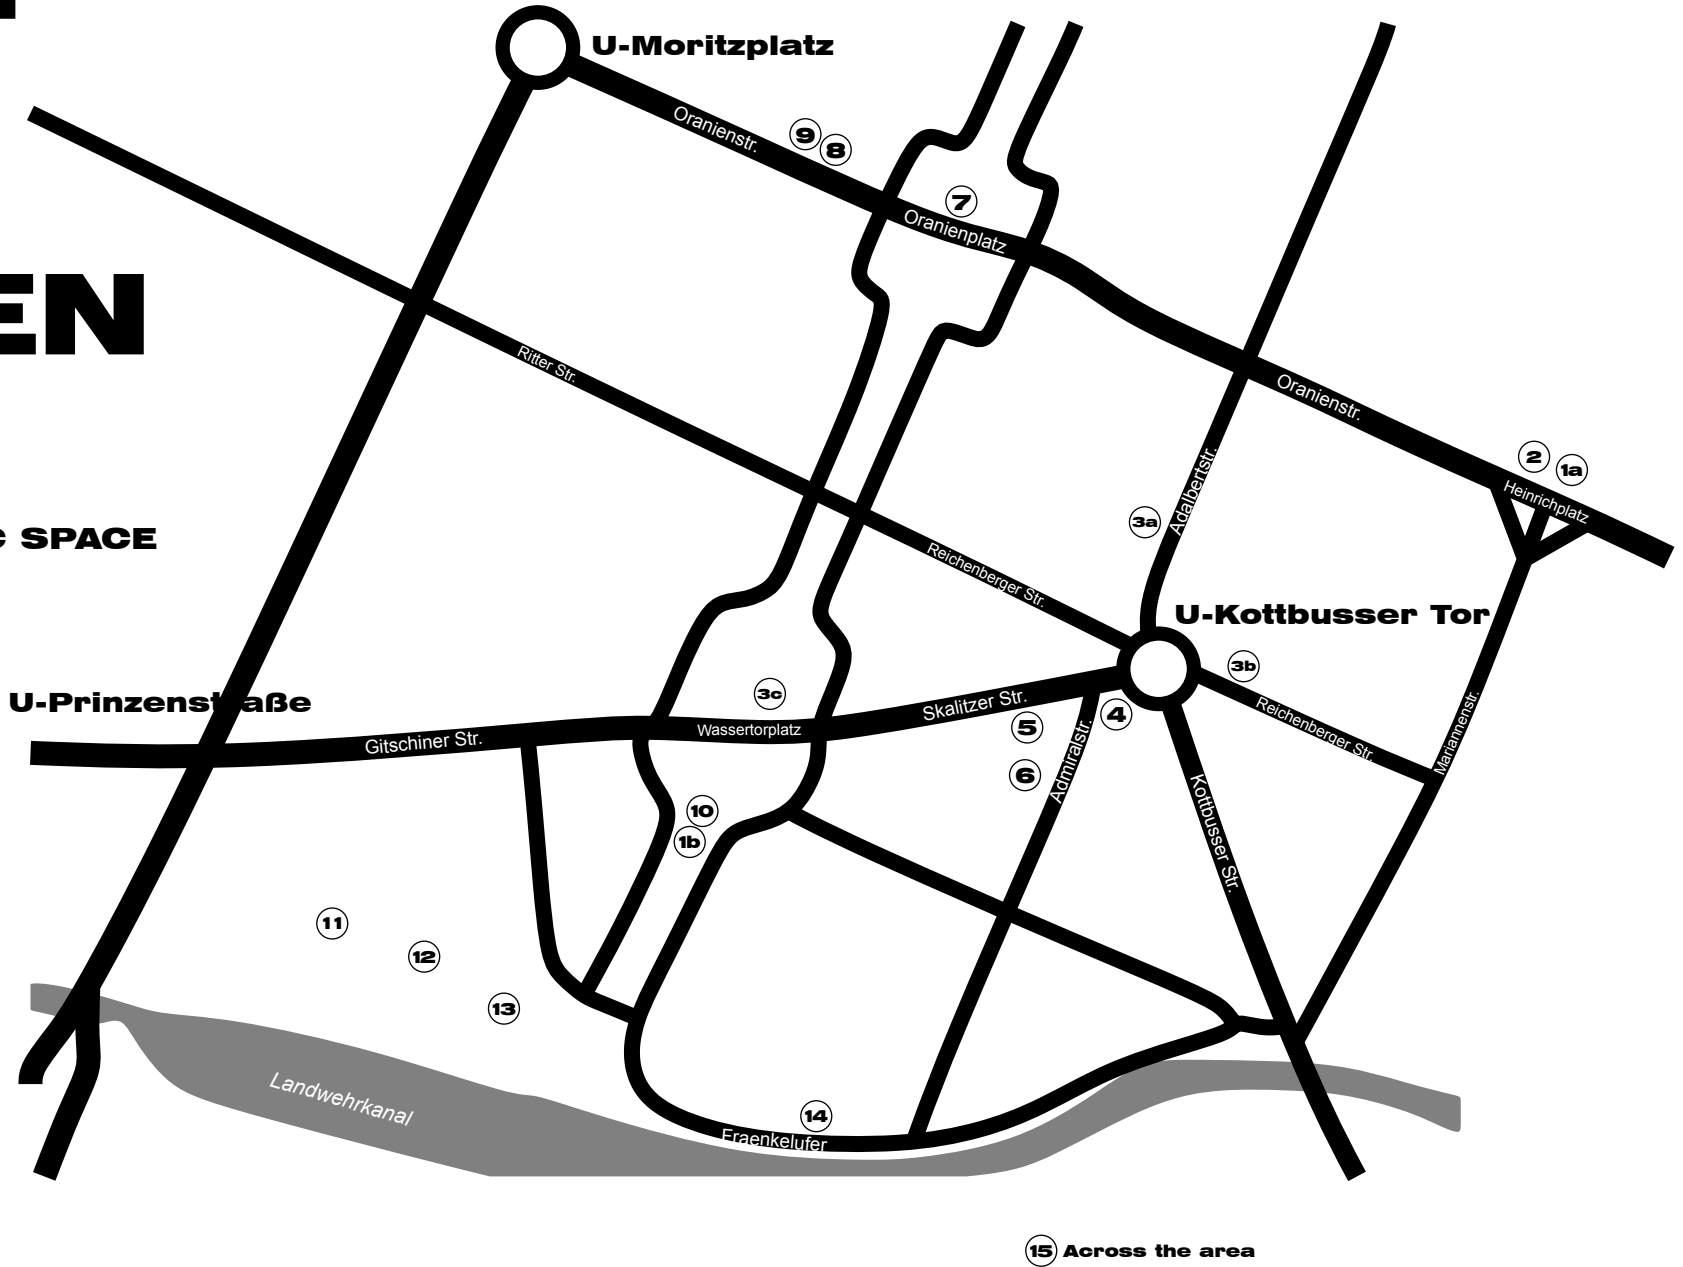

URBAN

MACHEN

AN EXHIBITION IN PUBLIC SPACE

AB 04 AUGUST
KREUZBERG

FÜHRUNGEN
04, 05
11, 12 AUGUST
18 / 20 / 22 UHR

meeting point
ORANIENPLATZ